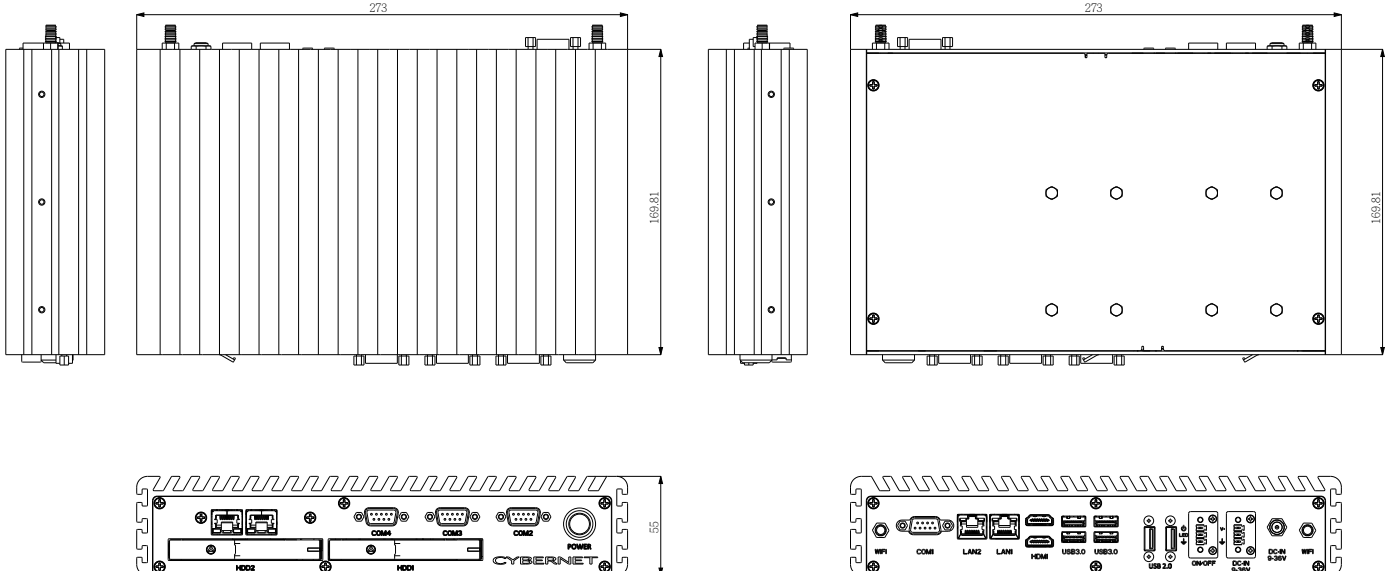

iPC E2is

PoE Enabled Rugged Mini PC

Main Features

- PoE Power Sourcing Equipment (PSE)
- Powerful 8th Generation Processor
- Industrial Shock & Vibration Rated
- Fanless Design
- CE, FCC, & RoHS Certified Locking
- Removeable Drive Bays

Technical Specifications

CPU Support	8th Generation Intel Core i5 & i7 Processors
Chipset	Integrated
Memory	2x DDR4 2133MHz SO-DIMM sockets, populated up to 64GB (32GB x 2)
Operating System	Windows 10, Windows IoT, Windows 8.1, Windows 7, Linux
Video & Graphics	Intel® UHD Graphics for 8th Generation Intel® Processors
Networking	1x Gigabit (Gbe) LAN Intel i211AT 1x Gigabit (Gbe) LAN Intel 1219LM 2x Gigabit (Gbe) Intel I210 w/IEEE 802.3at (25.5W) Power output per port
Wireless	Intel Dual Band Wireless 802.11 a/b/g/n/ac + Bluetooth 5.1
Expansion Slots	1x miniPCIe (Full-Size) 1x M.2 2280 M Key SSD 1x M.2 2240 A+E Key
HDD Support	2x 6Gbps Serial ATA III ports
Display Outputs	2x HDMI (4096 x 2304 with HDMI 1.4a @ 24 Hz) Dual Monitor Capabilities
Power Supply	120W External AC Power Supply. Output: 19V 6.3A
DC-IN	Supports 9-36V DC-IN
Relative Humidity	10%~95% (non-condensing)
Shock & Vibration	IEC60068-2-27 & IEC60068-2-64

Mechanical & Environmental

Dimensions	10.74" x 6.65" x 2.16" (L,W,D)
Weight	5 lb
Wall Mount	Custom Mounting Bracket for Wall & VESA Mount Solutions
Environment	Ambient Temperature: -25°C~70°C (operating)
Certifications	FCC Class B, CE, RoHS 2.0, EN50155, EN50121-3-2, Energy Star, IEC60068-2-64 , IEC60068-2-27