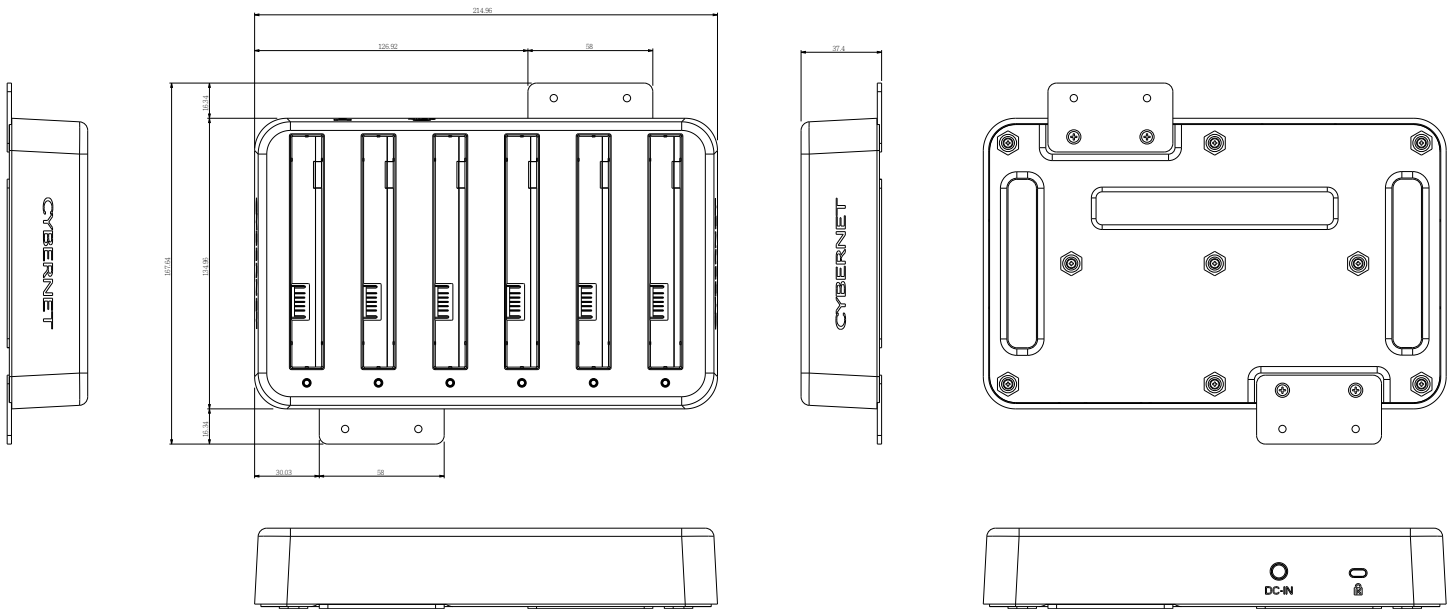

# Rugged X10 Multi-charge Station

Charge 6 Batteries at Once

## Technical Specifications

<b>Capacity</b>	6 Batteries
<b>Docking Station Capacity</b>	1.5 Hours from a complete drain
<b>Charging Behavior</b>	Simultaneous charging
<b>Charging Status LED</b>	Amber for charging, Green for fully charged
<b>Mounting Options</b>	Wall Mount
<b>Theft Deterrent</b>	Kensington Lock Support
<b>Dimensions</b>	214.96mm x 167.64mm x 37.40mm (L x W x H)
<b>Weight</b>	5.45lbs
<b>Certifications</b>	FCC Class B, CE